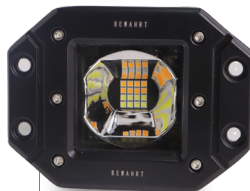

WORKLIGH LED 4" FLUSH

Voltage: DC9-32V

Dual color: Blanco, Amarillo

Add: Flash

Grade:IP67

Item. No	LED Quality	LUZ	Power	Lumens	Beam Palterm
B-CM9015BL	16*3030	Dual	16W	1400LM	Flood